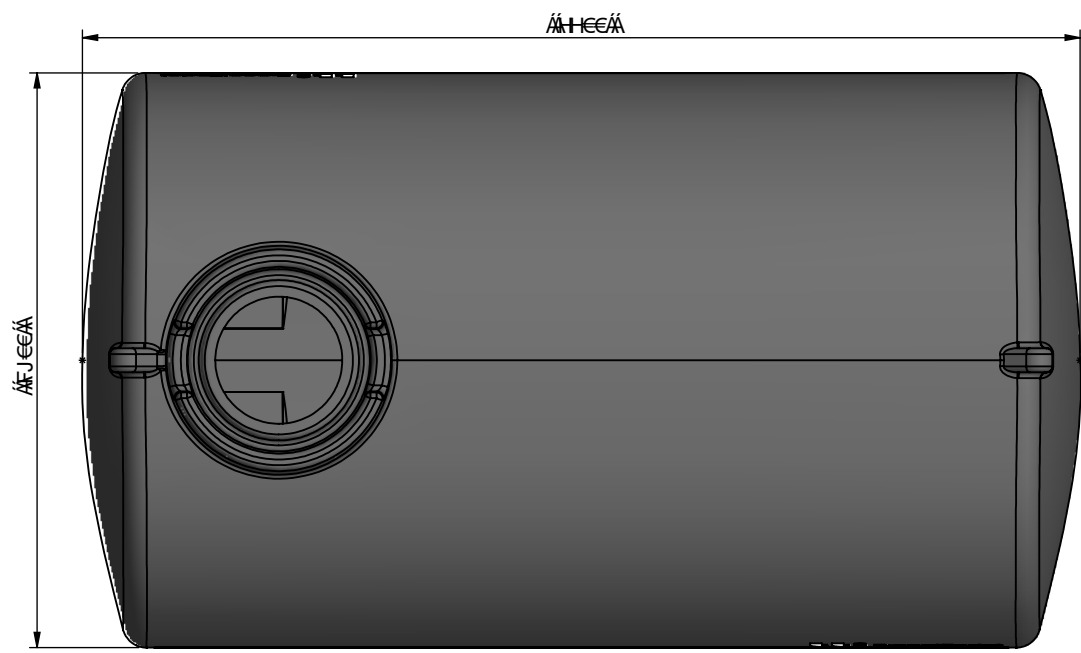

	Υ ΟΨΡΚ Ι ΗΓΕΓ ΑΣΣΑΓ ΟΡΨΩΠΨΑΕΨΑΕ	ΔΕΨΨΨΨΨ ΑΕ	Υ ΟΣΟΨΨ ΑΕ
	Υ ΟΨΡΚ Ι ΗΓΕΓ ΑΣΣΑΓ ΟΡΨΩΠΨΑΕΨΑΕ	ΔΕΨΨΨΨΨ ΑΕ	Υ ΟΣΟΨΨ ΑΕ

MATERIAL: LLDPE
 MATERIAL SIZE: NA
 FINISH: NA

ΠΥΨΨΨ ΕΕΨΨ ΨΨΨΨΨΨ ΨΨΨΨ ΨΨΨΨ ΨΨΨΨ ΨΨΨΨ ΨΨΨΨΨΨ ΨΨΨΨ ΨΨΨΨ ΨΨΨΨ ΨΨΨΨΨΨΨΨ ΨΨΨΨ ΨΨΨΨ ΨΨΨΨ ΨΨΨΨ ΨΨΨΨ ΨΨΨΨ ΨΨΨΨ ΨΨΨΨ ΨΨΨΨ ΨΨΨΨ ΨΨΨΨ ΨΨΨΨ ΨΨΨΨ ΨΨΨΨ	ΨΨΨΨΨΨΨΨ ΨΨΨΨΨΨΨΨ ΨΨΨΨΨΨΨΨ ΨΨΨΨΨΨ ΨΨΨΨΨΨ ΨΨΨΨΨΨΨΨ ΨΨΨΨΨΨ ΨΨΨΨΨΨ ΨΨΨΨΨΨΨΨ ΨΨΨΨ ΨΨΨΨ ΨΨΨΨ ΨΨΨΨ ΨΨΨΨ ΨΨΨΨ ΨΨΨΨ ΨΨΨΨ ΨΨΨΨ ΨΨΨΨ
---	--