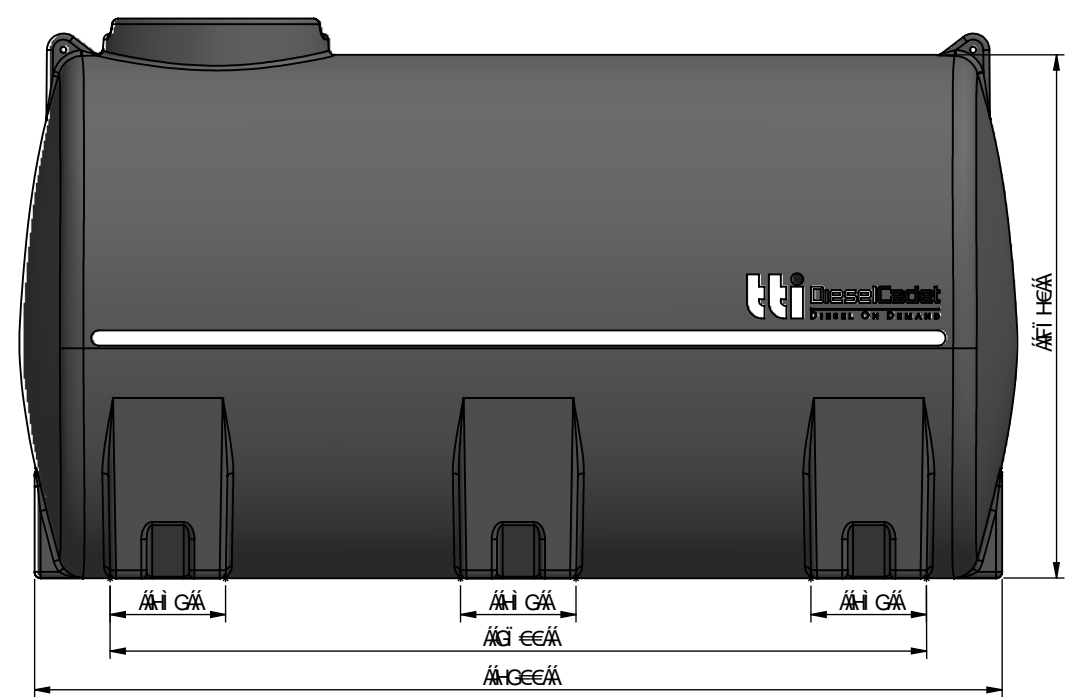

	Υ ΟΨΡΚ Ι ΗΓΕΓ ΑΣΣΑΓ ΟΡΨΩΠΨΑΕΨΑΕ	ΔΕΨΨΨΨΨ ΑΕ	Υ ΟΣΟΨΨ ΑΕ
	Υ ΟΨΡΚ Ι ΗΓΕΓ ΑΣΣΑΓ ΟΡΨΩΠΨΑΕΨΑΕ	ΔΕΨΨΨΨΨ ΑΕ	Υ ΟΣΟΨΨ ΑΕ

MATERIAL: LLDPE
 MATERIAL SIZE: NA
 FINISH: NA

ΠΥΨΨΨ ΕΕΨΨ ΨΨΨΨΨΨ ΨΨΨΨ ΨΨΨΨ ΨΨΨΨ ΨΨΨΨ ΨΨΨΨΨΨ ΨΨΨΨ ΨΨΨΨ ΨΨΨΨ ΨΨΨΨΨΨΨΨ ΨΨΨΨ ΨΨΨΨ ΨΨΨΨ ΨΨΨΨ ΨΨΨΨ ΨΨΨΨ ΨΨΨΨ ΨΨΨΨ ΨΨΨΨ ΨΨΨΨ ΨΨΨΨ ΨΨΨΨ ΨΨΨΨ ΨΨΨΨ	ΨΨΨΨΨΨΨΨ ΨΨΨΨΨΨΨΨ ΨΨΨΨΨΨΨΨ ΨΨΨΨΨΨ ΨΨΨΨΨΨ ΨΨΨΨΨΨΨΨ ΨΨΨΨΨΨ ΨΨΨΨΨΨ ΨΨΨΨΨΨΨΨ ΨΨΨΨ ΨΨΨΨ ΨΨΨΨ ΨΨΨΨ ΨΨΨΨ ΨΨΨΨ ΨΨΨΨ ΨΨΨΨ ΨΨΨΨ ΨΨΨΨ
---	--