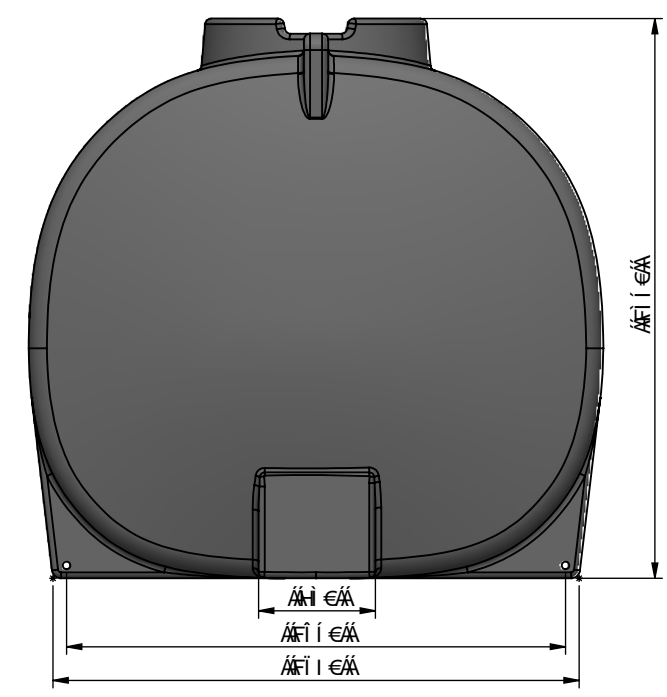

	Υ ΟΨΡΚ Ι ΗΓΕΓ ΑΣΣΑΓ ΟΡΨΩΠΨΑΕΨΑΕ	ΔΕΨΨΨΨΨ ΑΕ	Υ ΟΣΟΨΨ ΑΕ
	Υ ΟΨΡΚ Ι ΗΓΕΓ ΑΣΣΑΓ ΟΡΨΩΠΨΑΕΨΑΕ	ΔΕΨΨΨΨΨ ΑΕ	Υ ΟΣΟΨΨ ΑΕ

MATERIAL: LLDPE
 MATERIAL SIZE: NA
 FINISH: NA

ΠΥΨΨΨ ΕΕΨΨ ΨΨΨΨΨΨ ΨΨΨΨ ΨΨΨΨ ΨΨΨΨ ΨΨΨΨ ΨΨΨΨΨΨ ΨΨΨΨ ΨΨΨΨ ΨΨΨΨ ΨΨΨΨΨΨΨΨ ΨΨΨΨ ΨΨΨΨ ΨΨΨΨ ΨΨΨΨ ΨΨΨΨ ΨΨΨΨ ΨΨΨΨ ΨΨΨΨ ΨΨΨΨ ΨΨΨΨ ΨΨΨΨ ΨΨΨΨ ΨΨΨΨ ΨΨΨΨ	ΨΨΨΨΨΨΨΨ ΨΨΨΨΨΨΨΨ ΨΨΨΨΨΨΨΨ ΨΨΨΨΨΨ ΨΨΨΨΨΨ ΨΨΨΨΨΨΨΨ ΨΨΨΨΨΨ ΨΨΨΨΨΨ ΨΨΨΨΨΨΨΨ ΨΨΨΨ ΨΨΨΨ ΨΨΨΨ ΨΨΨΨ ΨΨΨΨ ΨΨΨΨ ΨΨΨΨ ΨΨΨΨ ΨΨΨΨ ΨΨΨΨ
---	--